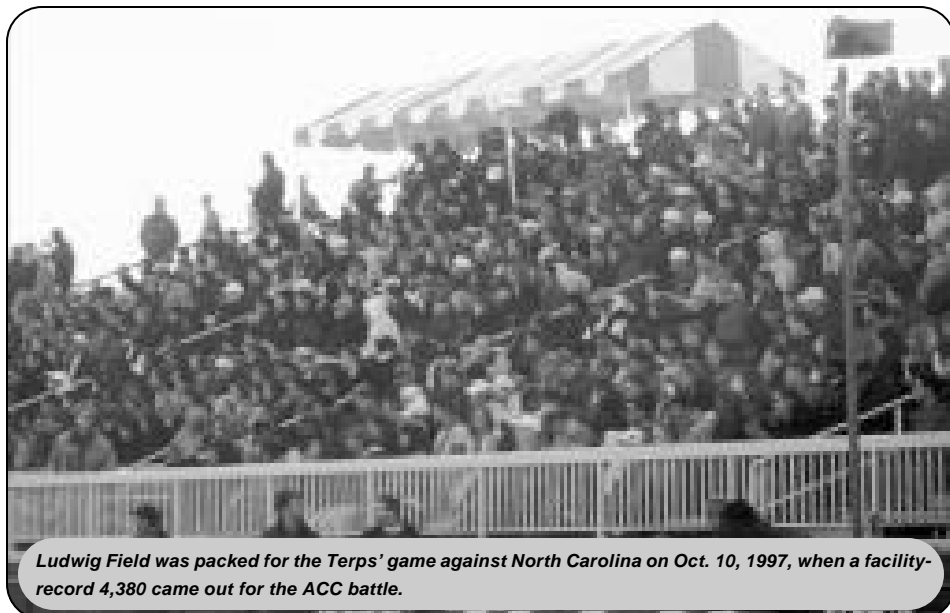

LUDWIG FIELD, HOME OF THE TERPS

Since its opening in 1995, state-of-the-art Ludwig Field has been the home of the Terrapin men's and women's soccer teams as well as playing host to numerous other local soccer events throughout the past six years.

Due to the expanding horizon of Terrapin soccer and the growing interest in its achievement on the field, the University of Maryland embarked on a project that would bring the level of the facility on par with the excellence of the programs that played there.

The $2.5 million facility was dedicated on Sept. 16, 1995, and is surely a cornerstone of collegiate soccer throughout the nation.

The 4,000-seat facility is an integral part of the more than $40 million of new construction for Maryland athletics. The complex is fully lighted with an all-weather track and sodded Bermuda grass playing field.

The permanent lights allow for commonly scheduled night games. The lights also allow Maryland the ability to host NCAA and Atlantic Coast Conference tournaments and nationally televised games. Since its opening, Ludwig Field has played host to six NCAA Tournament games, including Maryland's 6-0 win over Long Island in 1999.

In addition to the collegiate games played at Ludwig Field, the complex has played host to numerous U.S. and professional soccer matches, as well. Among the teams who have used Ludwig Field as their home-away-from-home are the 2000 U.S. Women's Na-

Ludwig Field was packed for the Terps' game against North Carolina on Oct. 10, 1997, when a facility-record 4,380 came out for the ACC battle.

tional Team and the WUSA's own Washington Freedom.

In addition to the high-level of competition created by the excellent playing surface at Ludwig Field, the complex was also created with the local soccer fan very much in mind. The field is located directly adja-

cent to Parking Lot 1 and close to the University Boulevard entrance.

The facility is named after lifetime Terrapin friends Bob and Louise Ludwig.

LUDWIG FIELD RECORDS

Terps Individual Records

Most Goals in a Game:

4 by Sara Gustafson vs. Howard, 10/11/00

Most Assists in a Game:

3 by Dana Jarzyniecki vs. Howard, 10/11/00

Most Points in a Game:

8 by Sara Gustafson vs. Howard, 10/11/00

Most Saves in a Game:

13 by Riki-Ann Serrins vs. Penn State, 8/29/00

Terps Team Records

Goals in a Game: 9 vs. Howard, 10/11/00

Assists in a Game: 8 vs. Howard, 10/11/00

Points in a Game: 26 vs. Howard, 10/11/00

Shots in a Game: 36 vs. Old Dominion, 9/24/95

Saves in a Game: 13 vs. vs. Penn State, 8/29/00

DIRECTIONS TO LUDWIG

From Baltimore and North: Interstate 95 south to exit 25B, College Park/U.S. Route 1 South. After approximately one mile, take a right hand exit off U.S. 1 onto Route 193 West. Go two traffic lights to Stadium Drive. Make a left onto Stadium Drive, stay to the right around both traffic circles. Ludwig Field is on the right-hand side of the road after second traffic circle.

From Baltimore/Washington International Airport: Interstate 195 West to 95 South. Travel to exit 25B and follow the above directions to Ludwig Field.

From Reagan National Airport: Interstate 395 South until it terminates at New York Avenue. Make a right onto New York Avenue and exit at Maryland Route 295 (Baltimore/Washington Parkway). Exit at Maryland Route 193 West (Greenbelt Road) and follow straight for three miles to Stadium Drive.

From Washington/Richmond South: Interstate 95 North until exit 25B, College Park/U.S. Route 1 South. Take the above directions to Ludwig Field.

From Dulles International Airport and West: Dulles Toll Road to Interstate 495 East. Take 495 East (Washington Beltway), which will change into Interstate 95 South, for approximately 25 minutes to exit 25B. Take the above directions to Ludwig Field.

TERPS' HOME GAMES AT LUDWIG